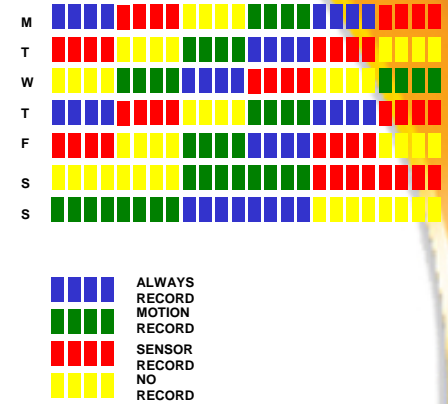

Java Viewer on
Mobile Phone

Weekly Recording
Schedule