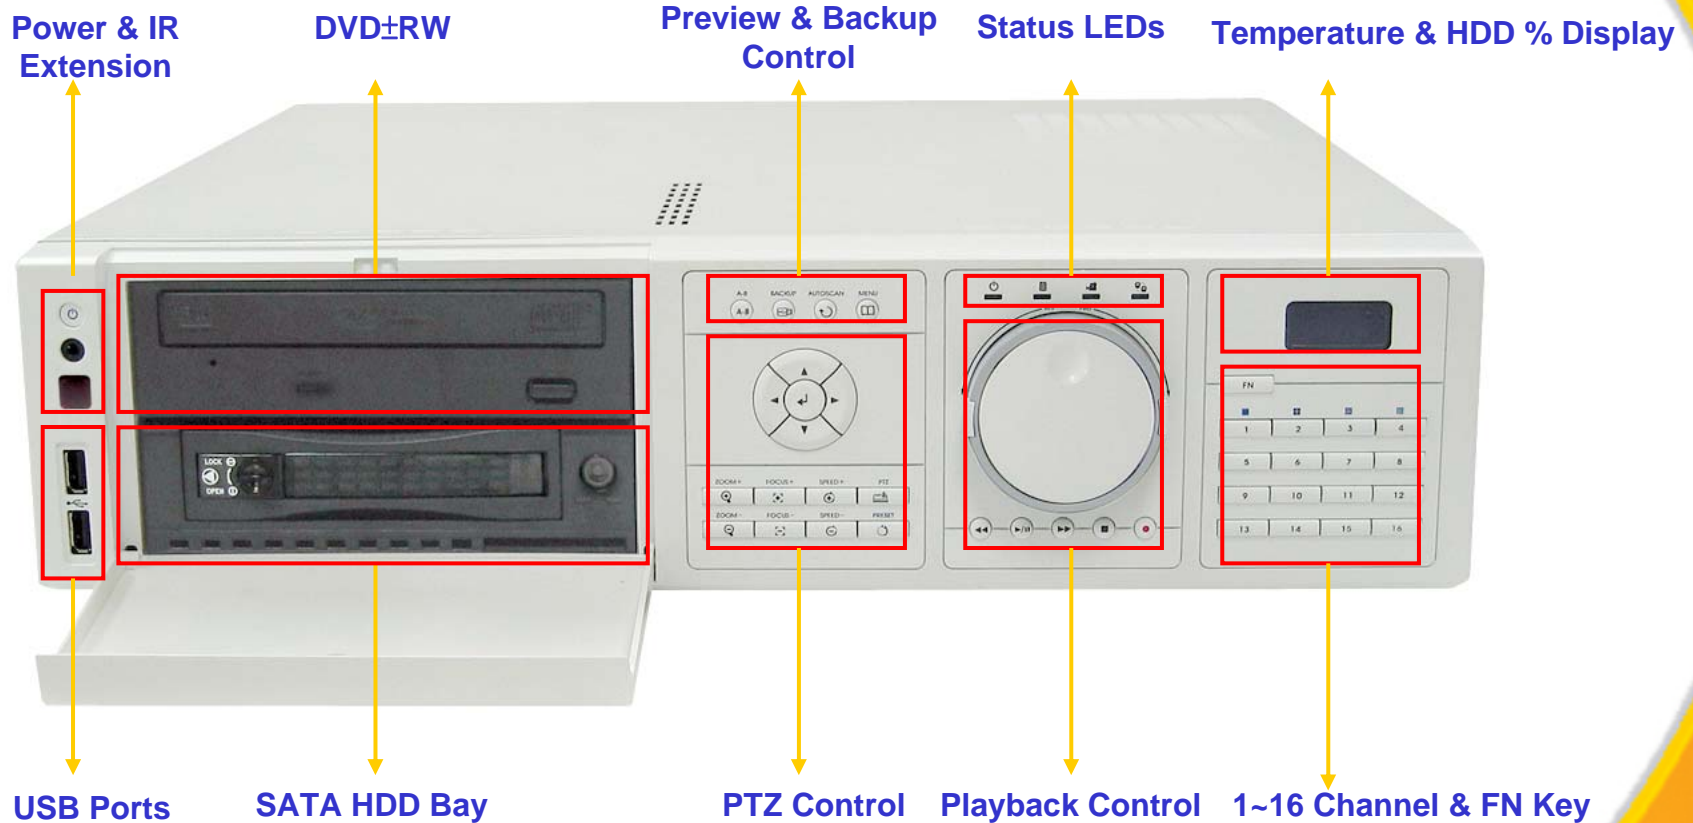

Front Panel