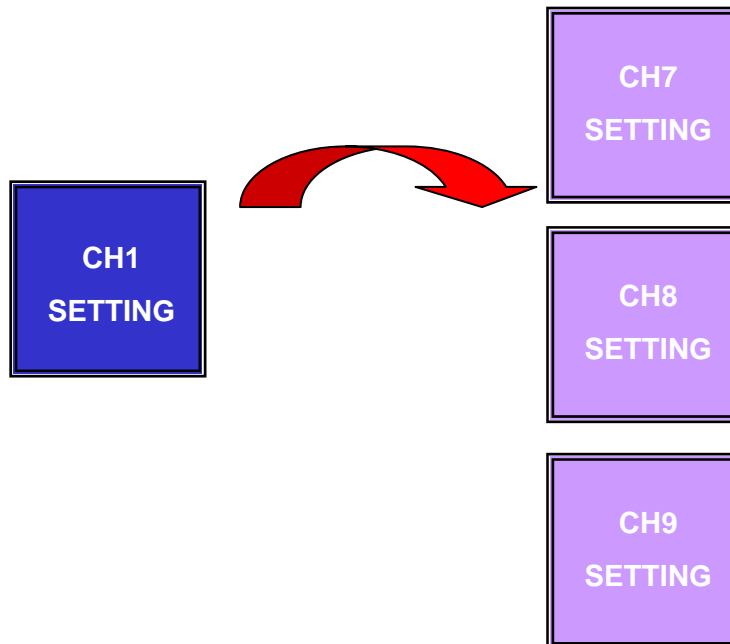

Camera setting

- One click to copy camera settings to other channels.
- 10 letters camera name