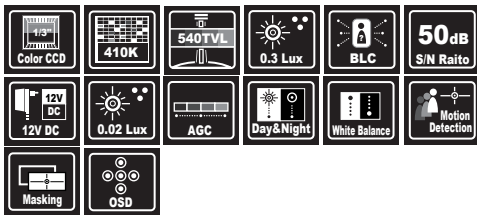

VARIFOCAL DOME CAMERA

Super resolution & Dome camera

• Model : PRO - 6055 SR

• SIDEVIEW

• TOP VIEW

FEATURES

- ▶ High Resolution of 540TV Line
- ▶ 1/3" Super HAD color CCD with 410K Pixels
- ▶ Back Light Compensation
- ▶ Plastic 100 pie housing
- ▶ Min.illumination of 0.3 LUX @ F1.2 (Normal Color Mode)
- ▶ Video test connector / OSD control switch
- ▶ Motion Detection / 0.002 LUX @ F1.2(Sens-up)
- ▶ Privacy Image Masking with Free Position : 4Zones

■ Standard □ Option

SPECIFICATIONS

DESCRIPTION	PRO - 6055 SR
▶ Image Pick-Up Device	1/3"SONY SUPERHAD CCD
▶ TV System	NTSC / PAL
▶ Pixels	NTSC = 768(H)X 494(V) PAL = 755(H)X 582(V)
▶ Scanning System	2:1 Interlaced
▶ Sync System	Internal
▶ Resolution	540TV Line
▶ Minimum Illumination	0.3 Lux // (Option : 0.002 Lux / Sens-Up X 128)
▶ S/N Ratio	More than 50 dB
▶ White Balance	ATW / AWC / MANUAL (1800K ~ 10,500°K)
▶ Gamma Characteristic	0.45
▶ Video output	1.0Vp-p 75 ohm Composite
▶ Electronic shutter Speed	NTSC : AUTO/MANUAL (X128~1/60SEC~1/120,000sec) SENS-UP & SENS-UP LIMIT IS SELECTABLE / FLICKERLE PAL : AUTO/MANUAL (X128~1/50SEC~1/120,000sec) SENS-UP & SENS-UP LIMIT IS SELECTABLE / FLICKERLE

DESCRIPTION	PRO - 6055 SR
▶ OSD	BUILT-IN
▶ BLC	LOW, MIDDLE, HIGH, OFF SELECTABLE
▶ AGC	LOW, MIDDLE, HIGH, OFF SELECTABLE
▶ DNR	LOW, MIDDLE, HIGH, OFF SELECTABLE
▶ DAY&NIGHT	AUTO / ON
▶ MOTION DETECTION	ON / OFF (4 ZONE)
▶ MIRROR	ON / OFF
▶ SHARPNESS	ON / OFF (LEVEL ADJUSTABLE)
▶ PRIVACY	ON / OFF (4 ZONE)
▶ Power Supply	DC12V
▶ Power Consumption	150mA
▶ Lens	DC 3 ~ 9mm / DC 4 ~ 9mm (Option)
▶ Operational Temperature	-10Deg ~ +50 Deg C RH95% Max
▶ Storage Temperature	-20Deg ~ +60 Deg C RH95% Max
▶ Weight	Appx. 210 g