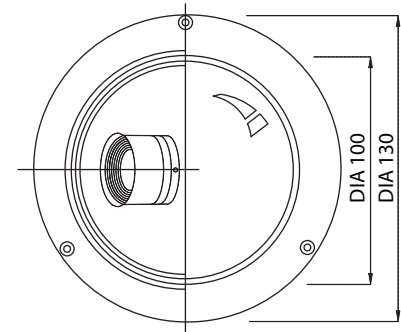

VARIFOCAL DOME CAMERA

Super resolution & Dome camera

• Model : PRO - 6055 SR

• SIDEVIEW

• TOP VIEW

FEATURES

- ▶ High Resolution of 540TV Line
- ▶ 1/3" Super HAD color CCD with 410K Pixels
- ▶ Back Light Compensation
- ▶ Plastic 100 pie housing
- ▶ Min.illumination of 0.3 LUX @ F1.2 (Normal Color Mode)
- ▶ Video test connector / OSD control switch
- ▶ Motion Detection / 0.002 LUX @ F1.2(Sens-up)
- ▶ Privacy Image Masking with Free Position : 4Zones

■ Standard □ Option

SPECIFICATIONS

DESCRIPTION	PRO - 6055 SR
▶ Image Pick-Up Device	1/3"SONY SUPERHAD CCD
▶ TV System	NTSC / PAL
▶ Pixels	NTSC = 768(H)X 494(V) PAL = 755(H)X 582(V)
▶ Scanning System	2:1 Interlaced
▶ Sync System	Internal
▶ Resolution	540TV Line
▶ Minimum Illumination	0.3 Lux // (Option : 0.002 Lux / Sens-Up X 128)
▶ S/N Ratio	More than 50 dB
▶ White Balance	ATW / AWC / MANUAL (1800K ~ 10,500°K)
▶ Gamma Characteristic	0.45
▶ Video output	1.0Vp-p 75 ohm Composite
▶ Electronic shutter Speed	NTSC : AUTO/MANUAL (X128~1/60SEC~1/120,000sec) SENS-UP & SENS-UP LIMIT IS SELECTABLE / FLICKERLE PAL : AUTO/MANUAL (X128~1/50SEC~1/120,000sec) SENS-UP & SENS-UP LIMIT IS SELECTABLE / FLICKERLE