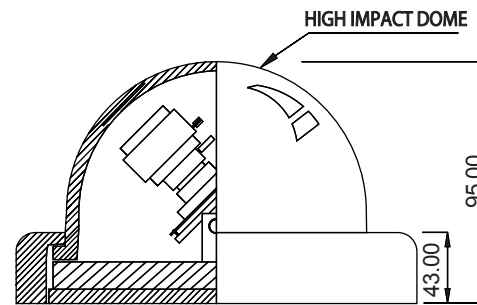

VARIFOCAL DOME CAMERA

Super resolution & Dome camera

• Model : PRO - 6055 SR

• SIDEVIEW

• TOP VIEW

FEATURES

- ▶ High Resolution of 540TV Line
- ▶ 1/3" Super HAD color CCD with 410K Pixels
- ▶ Back Light Compensation
- ▶ Plastic 100 pie housing
- ▶ Min.illumination of 0.3 LUX @ F1.2 (Normal Color Mode)
- ▶ Video test connector / OSD control switch
- ▶ Motion Detection / 0.002 LUX @ F1.2(Sens-up)
- ▶ Privacy Image Masking with Free Position : 4Zones

■ Standard □ Option

SPECIFICATIONS

DESCRIPTION	PRO - 6055 SR
▶ Image Pick-Up Device	1/3"SONY SUPERHAD CCD
▶ TV System	NTSC / PAL
▶ Pixels	NTSC = 768(H)X 494(V) PAL = 755(H)X 582(V)
▶ Scanning System	2:1 Interlaced
▶ Sync System	Internal
▶ Resolution	540TV Line
▶ Minimum Illumination	0.3 Lux // (Option : 0.002 Lux / Sens-Up X 128)
▶ S/N Ratio	More than 50 dB
▶ White Balance	ATW / AWC / MANUAL (1800K ~ 10,500°K)
▶ Gamma Characteristic	0.45
▶ Video output	1.0Vp-p 75 ohm Composite
▶ Electronic shutter Speed	NTSC : AUTO/MANUAL (X128~1/60SEC~1/120,000sec) SENS-UP & SENS-UP LIMIT IS SELECTABLE / FLICKERLE PAL : AUTO/MANUAL (X128~1/50SEC~1/120,000sec) SENS-UP & SENS-UP LIMIT IS SELECTABLE / FLICKERLE