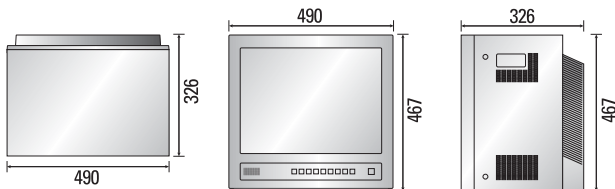

SMC-213/214

Ultra Slim 21" CRT Monitor

- World's first ultra slim CRT Monitor : Depth 326mm
- 450 TV Lines
- 2D Comb filter
- Auto peaking, Skin color correction
- SMT-213 : 2 In / SMT-214 : 4 In
- SMT-213 : 2 Out(Loop thru) / SMT-214 : 1 Out
- Audio 1.5W

Specifications

Model		SMC-213	SMC-214
Resolution		450 TV Lines	
Broadcasting System		NTSC/PAL System	
Video	Video Input	Composite 2Ch BNC Type	Composite 4Ch BNC Type
	Video Output	Composite 2Ch(Loop Through) BNC Type	Composite 1Ch BNC Type
Audio	Audio Input	Mono 2Ch RCA Type	Mono 4Ch RCA Type
	Audio Output	Mono 2Ch(Loop Through) RCA Type	Mono 1Ch RCA Type
Picture	Comb Filter	2D	
	Noise Reduction	-	DNR(Digital Noise Reduction)
	Picture Control	-	Color Tone Control
	Screen Aspect Ratio	4:3	
Sound	Picture Function	Auto Kinetic Bias(AKB)	
	Speaker Type	Direct	
Feature	Sound output (Total)	1.5W	
	Blue Screen	-	ON/OFF
	Language	Select	
System	Switcher	-	Auto/Manual
	Broadcasting System	NTSC 3.58 PAL 4.43	
Power Requirement		AC 100~240V	
Power Consumption		74W	
Weight		22.8Kg	
Dimensions		490(W) x 467(H) x 326(D)mm	

Dimensions (unit:mm)

Rear Panel

SMC-213

SMC-214

* Design and specifications are subject to change without notice.